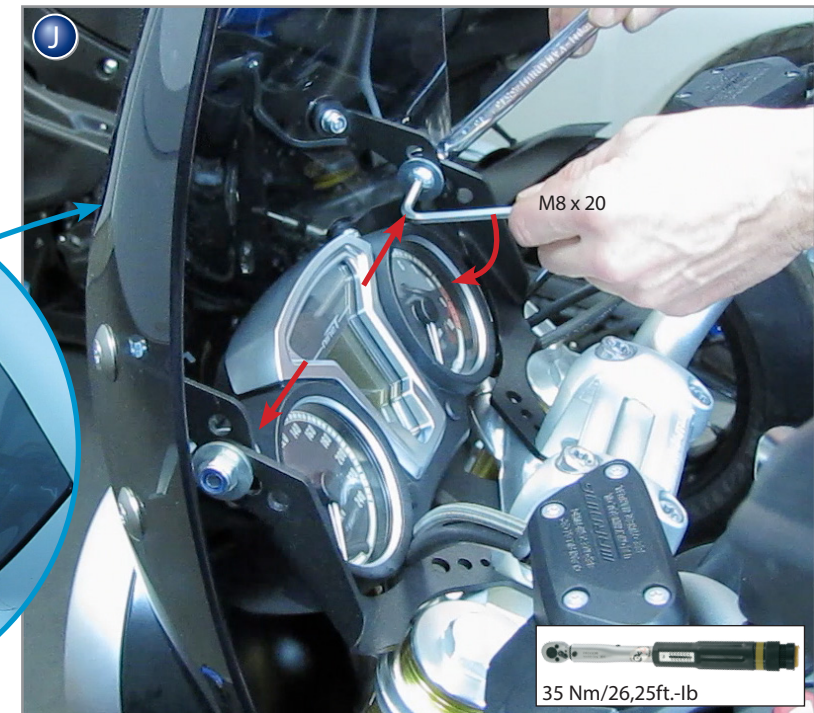

Fit all parts and screw on not too strong. After mounting all parts, the screws should be tightened to the torque specified. This guarantees, that the kit is mounted without tension.

News, Shop, Downloads + Informationen:
www.wunderlich.de

Informaciones generales, tiendas y noticias:
www.wunderlich.de/en

Grundhalter
Base braket

Schraubensicherung
Thread Locking Fluid
Frein Filet
Frena Filetti
Fijador de tornillos

38Nm/28,5ft.-lb

19 Nm/14,25ft.-lb