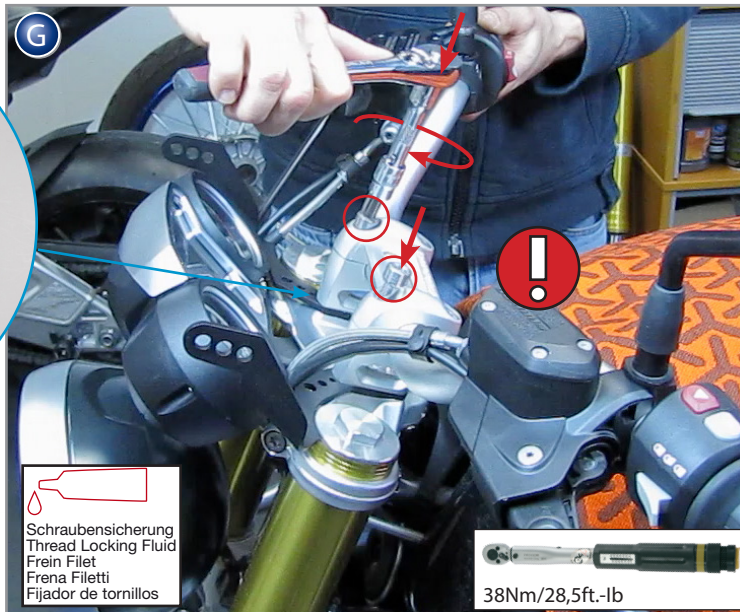

Schraubensicherung
Thread Locking Fluid
Frein Filet
Frena Filetti
Fijador de tornillos

38Nm/28,5ft.-lb