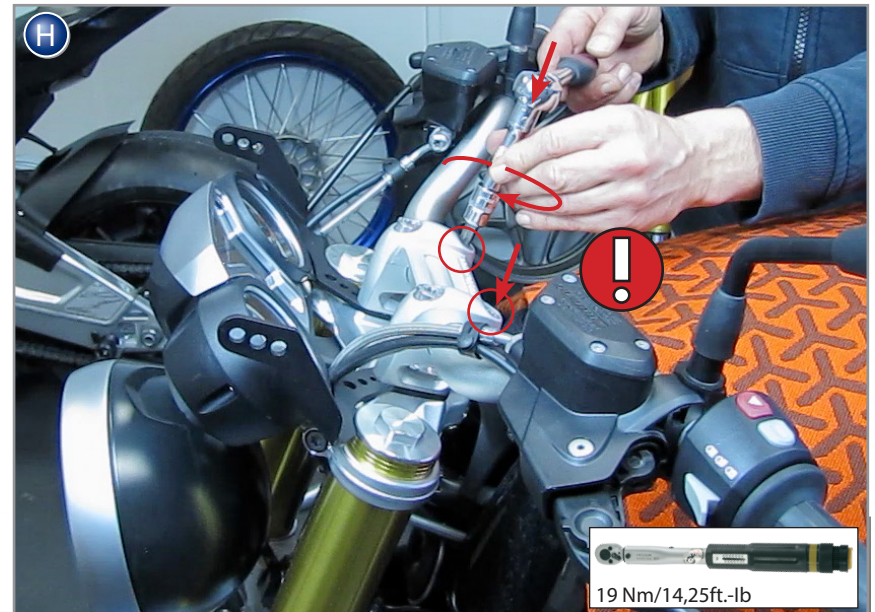

Fit all parts and screw on not too strong. After mounting all parts, the screws should be tightened to the torque specified. This guarantees, that the kit is mounted without tension.

News, Shop, Downloads + Informationen:
www.wunderlich.de

Informaciones generales, tiendas y noticias:
www.wunderlich.de/en

Grundhalter
Base braket

Schraubensicherung
Thread Locking Fluid
Frein Filet
Frena Filetti
Fijador de tornillos

38Nm/28,5ft.-lb

19 Nm/14,25ft.-lb